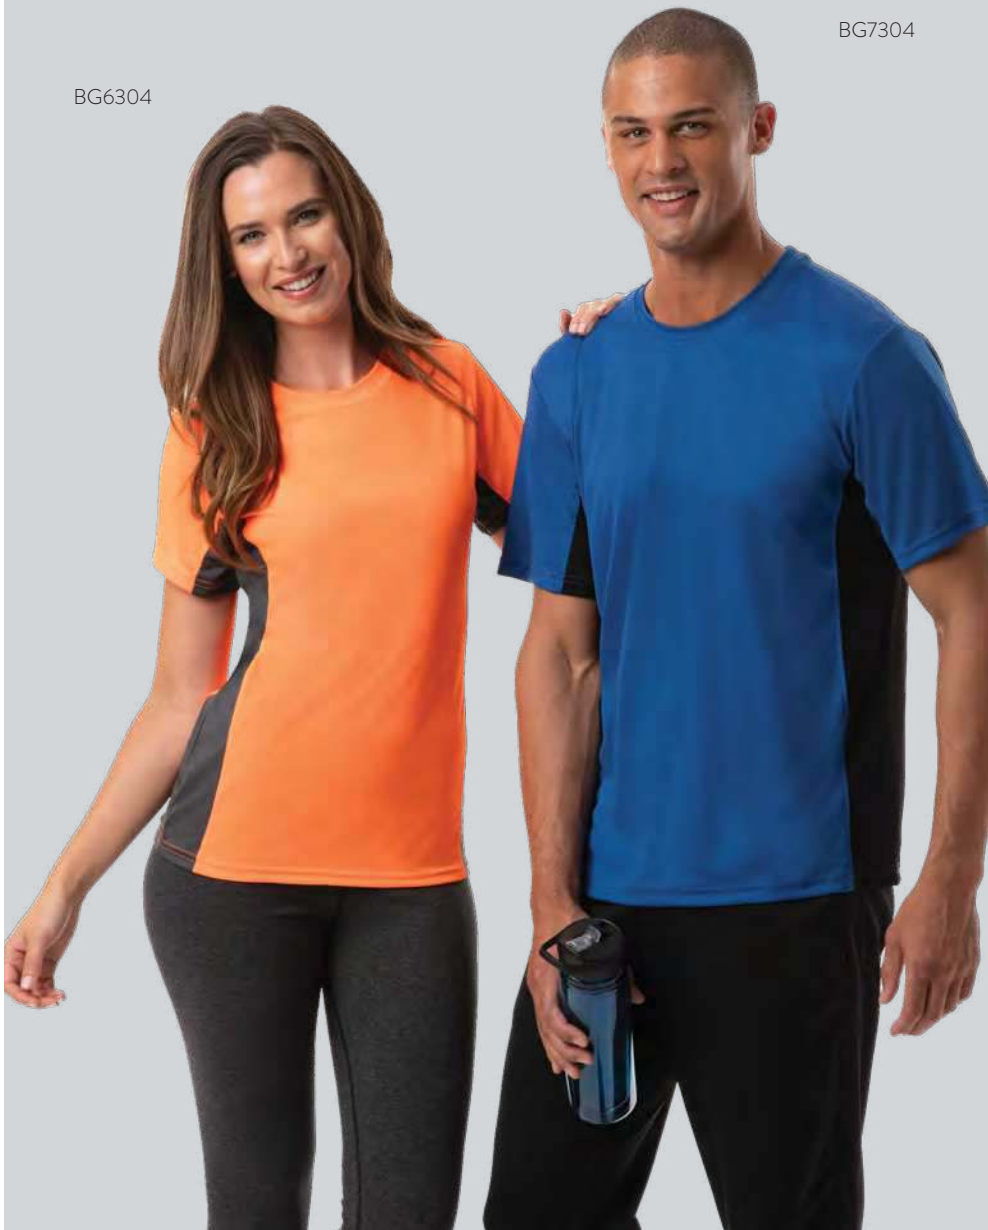

BG6228 | Ladies'

V-Neck
Color Shown: Red
Sizes: S-4XL Feminine Fit

BG7228 | Men's

Crew Neck
Color Shown: Turquoise
Sizes: S-6XL Classic Fit

HOODIES

PREMIUM FLEECE HOODIES

BIG & TALL

9 oz. 70/30 Combed Ringspun Cotton/Polyester
Fleece With Triple Layer Construction